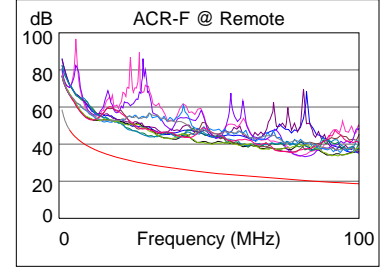

### Wire Map (T568B)

**PASS**

Length (ft), Limit 295	[Pair 45]	291
Prop. Delay (ns), Limit 498		441
Delay Skew (ns), Limit 44		12
Resistance (ohms)	[Pair 36]	18.6
Insertion Loss Margin (dB)	[Pair 78]	1.4
Frequency (MHz)	[Pair 78]	100.0
Limit (dB)	[Pair 78]	21.0

	Worst Case Margin		Worst Case Value	
	MAIN	SR	MAIN	SR
<b>PASS</b>				
Worst Pair	12-45	36-45	36-45	36-45
<b>NEXT (dB)</b>	8.6	5.5	9.1	5.8
Freq. (MHz)	30.1	34.0	94.5	84.3
Limit (dB)	40.8	40.0	32.7	33.5
Worst Pair	45	36	36	36
<b>PS NEXT (dB)</b>	9.9	8.0	10.0	8.4
Freq. (MHz)	30.4	62.0	100.0	91.8
Limit (dB)	37.7	32.7	29.3	29.9

	Worst Case Margin		Worst Case Value	
	MAIN	SR	MAIN	SR
<b>PASS</b>				
Worst Pair	45-12	12-45	12-78	45-12
<b>ACR-F (dB)</b>	12.6	12.8	13.8	12.9
Freq. (MHz)	80.0	80.0	92.8	82.0
Limit (dB)	20.6	20.6	19.3	20.3
Worst Pair	78	45	78	12
<b>PS ACR-F (dB)</b>	14.0	13.9	14.9	14.7
Freq. (MHz)	10.0	79.5	92.8	92.3
Limit (dB)	35.6	17.6	16.3	16.3