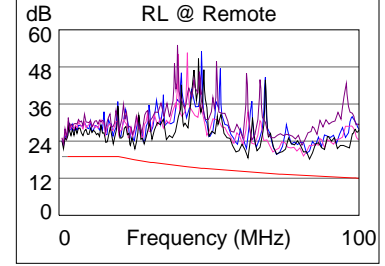

Worst Case Margin		Worst Case Value	
	MAIN	SR	MAIN	SR
PASS				
Worst Pair	45	45	45	45
RL (dB)	4.0	3.4	5.8	5.4
Freq. (MHz)	23.8	25.1	71.3	83.3
Limit (dB)	18.3	18.0	13.5	12.8