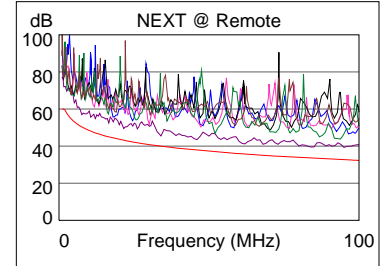

### Wire Map (T568B)

**PASS**

Length (ft), Limit 295	[Pair 45]	291
Prop. Delay (ns), Limit 498		441
Delay Skew (ns), Limit 44		12
Resistance (ohms)	[Pair 36]	18.6
Insertion Loss Margin (dB)	[Pair 78]	1.4
Frequency (MHz)	[Pair 78]	100.0
Limit (dB)	[Pair 78]	21.0

	Worst Case Margin		Worst Case Value	
	MAIN	SR	MAIN	SR
<b>PASS</b>				
Worst Pair	12-45	36-45	36-45	36-45
<b>NEXT (dB)</b>	8.6	5.5	9.1	5.8
Freq. (MHz)	30.1	34.0	94.5	84.3
Limit (dB)	40.8	40.0	32.7	33.5
Worst Pair	45	36	36	36
<b>PS NEXT (dB)</b>	9.9	8.0	10.0	8.4
Freq. (MHz)	30.4	62.0	100.0	91.8
Limit (dB)	37.7	32.7	29.3	29.9

	Worst Case Margin		Worst Case Value	
	MAIN	SR	MAIN	SR
<b>PASS</b>				
Worst Pair	45-12	12-45	12-78	45-12
<b>ACR-F (dB)</b>	12.6	12.8	13.8	12.9
Freq. (MHz)	80.0	80.0	92.8	82.0
Limit (dB)	20.6	20.6	19.3	20.3
Worst Pair	78	45	78	12
<b>PS ACR-F (dB)</b>	14.0	13.9	14.9	14.7
Freq. (MHz)	10.0	79.5	92.8	92.3
Limit (dB)	35.6	17.6	16.3	16.3