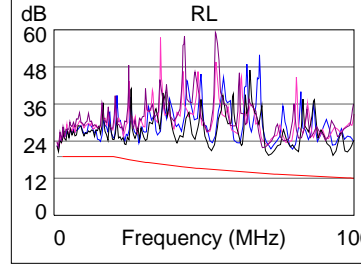

Worst Case Margin		Worst Case Value	
	MAIN	SR	MAIN	SR
PASS				
Worst Pair	45	45	45	45
RL (dB)	4.0	3.4	5.8	5.4
Freq. (MHz)	23.8	25.1	71.3	83.3
Limit (dB)	18.3	18.0	13.5	12.8