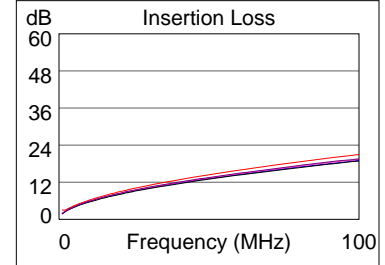

# Test Summary: PASS

Date / Time: 09/10/2019 03:45:15pm  
 Headroom: 5.5 dB (NEXT 36-45)  
 Test Limit: TIA Cat 5e Perm. Link  
 Cable Type: Cat 5e UTP

Operator: WANG  
 Software Version: 2.6300  
 Limits Version: 1.8100  
 NVP: 69.0%

### Wire Map (T568B)

**PASS**

Length (ft), Limit 295	[Pair 45]	291
Prop. Delay (ns), Limit 498		441
Delay Skew (ns), Limit 44		12
Resistance (ohms)	[Pair 36]	18.6
Insertion Loss Margin (dB)	[Pair 78]	1.4
Frequency (MHz)	[Pair 78]	100.0
Limit (dB)	[Pair 78]	21.0