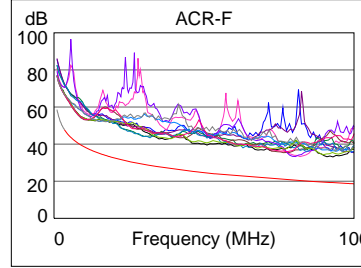

### Wire Map (T568B)

**PASS**

Length (ft), Limit 295	[Pair 45]	291
Prop. Delay (ns), Limit 498		441
Delay Skew (ns), Limit 44		12
Resistance (ohms)	[Pair 36]	18.6
Insertion Loss Margin (dB)	[Pair 78]	1.4
Frequency (MHz)	[Pair 78]	100.0
Limit (dB)	[Pair 78]	21.0

	Worst Case Margin		Worst Case Value	
	MAIN	SR	MAIN	SR
<b>PASS</b>				
Worst Pair	12-45	36-45	36-45	36-45
<b>NEXT (dB)</b>	8.6	5.5	9.1	5.8
Freq. (MHz)	30.1	34.0	94.5	84.3
Limit (dB)	40.8	40.0	32.7	33.5
Worst Pair	45	36	36	36
<b>PS NEXT (dB)</b>	9.9	8.0	10.0	8.4
Freq. (MHz)	30.4	62.0	100.0	91.8
Limit (dB)	37.7	32.7	29.3	29.9

	Worst Case Margin		Worst Case Value	
	MAIN	SR	MAIN	SR
<b>PASS</b>				
Worst Pair	45-12	12-45	12-78	45-12
<b>ACR-F (dB)</b>	12.6	12.8	13.8	12.9
Freq. (MHz)	80.0	80.0	92.8	82.0
Limit (dB)	20.6	20.6	19.3	20.3
Worst Pair	78	45	78	12
<b>PS ACR-F (dB)</b>	14.0	13.9	14.9	14.7
Freq. (MHz)	10.0	79.5	92.8	92.3
Limit (dB)	35.6	17.6	16.3	16.3