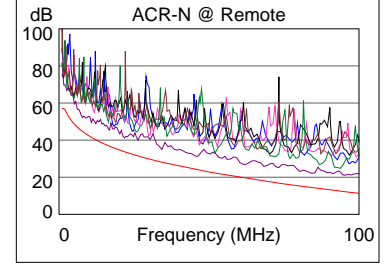

Worst Case Margin		Worst Case Value	
	MAIN	SR	MAIN	SR
N/A				
Worst Pair	12-45	36-45	36-78	36-45
ACR-N (dB)	9.6	6.7	11.7	8.6
Freq. (MHz)	30.1	34.0	100.0	95.0
Limit (dB)	29.8	28.2	11.3	12.3
Worst Pair	45	36	36	36
PS ACR-N (dB)	10.9	9.2	11.7	10.2
Freq. (MHz)	16.8	34.0	100.0	94.8
Limit (dB)	33.8	25.2	8.3	9.3