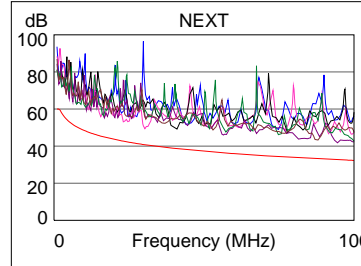

### Wire Map (T568B)

**PASS**

Length (ft), Limit 295	[Pair 45]	291
Prop. Delay (ns), Limit 498		441
Delay Skew (ns), Limit 44		12
Resistance (ohms)	[Pair 36]	18.6
Insertion Loss Margin (dB)	[Pair 78]	1.4
Frequency (MHz)	[Pair 78]	100.0
Limit (dB)	[Pair 78]	21.0

	Worst Case Margin		Worst Case Value	
	MAIN	SR	MAIN	SR
<b>PASS</b>				
Worst Pair	12-45	36-45	36-45	36-45
<b>NEXT (dB)</b>	8.6	5.5	9.1	5.8
Freq. (MHz)	30.1	34.0	94.5	84.3
Limit (dB)	40.8	40.0	32.7	33.5
Worst Pair	45	36	36	36
<b>PS NEXT (dB)</b>	9.9	8.0	10.0	8.4
Freq. (MHz)	30.4	62.0	100.0	91.8
Limit (dB)	37.7	32.7	29.3	29.9

	Worst Case Margin		Worst Case Value	
	MAIN	SR	MAIN	SR
<b>PASS</b>				
Worst Pair	45-12	12-45	12-78	45-12
<b>ACR-F (dB)</b>	12.6	12.8	13.8	12.9
Freq. (MHz)	80.0	80.0	92.8	82.0
Limit (dB)	20.6	20.6	19.3	20.3
Worst Pair	78	45	78	12
<b>PS ACR-F (dB)</b>	14.0	13.9	14.9	14.7
Freq. (MHz)	10.0	79.5	92.8	92.3
Limit (dB)	35.6	17.6	16.3	16.3