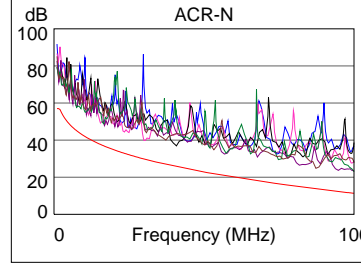

Worst Case Margin		Worst Case Value	
	MAIN	SR	MAIN	SR
N/A				
Worst Pair	12-45	36-45	36-78	36-45
ACR-N (dB)	9.6	6.7	11.7	8.6
Freq. (MHz)	30.1	34.0	100.0	95.0
Limit (dB)	29.8	28.2	11.3	12.3
Worst Pair	45	36	36	36
PS ACR-N (dB)	10.9	9.2	11.7	10.2
Freq. (MHz)	16.8	34.0	100.0	94.8
Limit (dB)	33.8	25.2	8.3	9.3